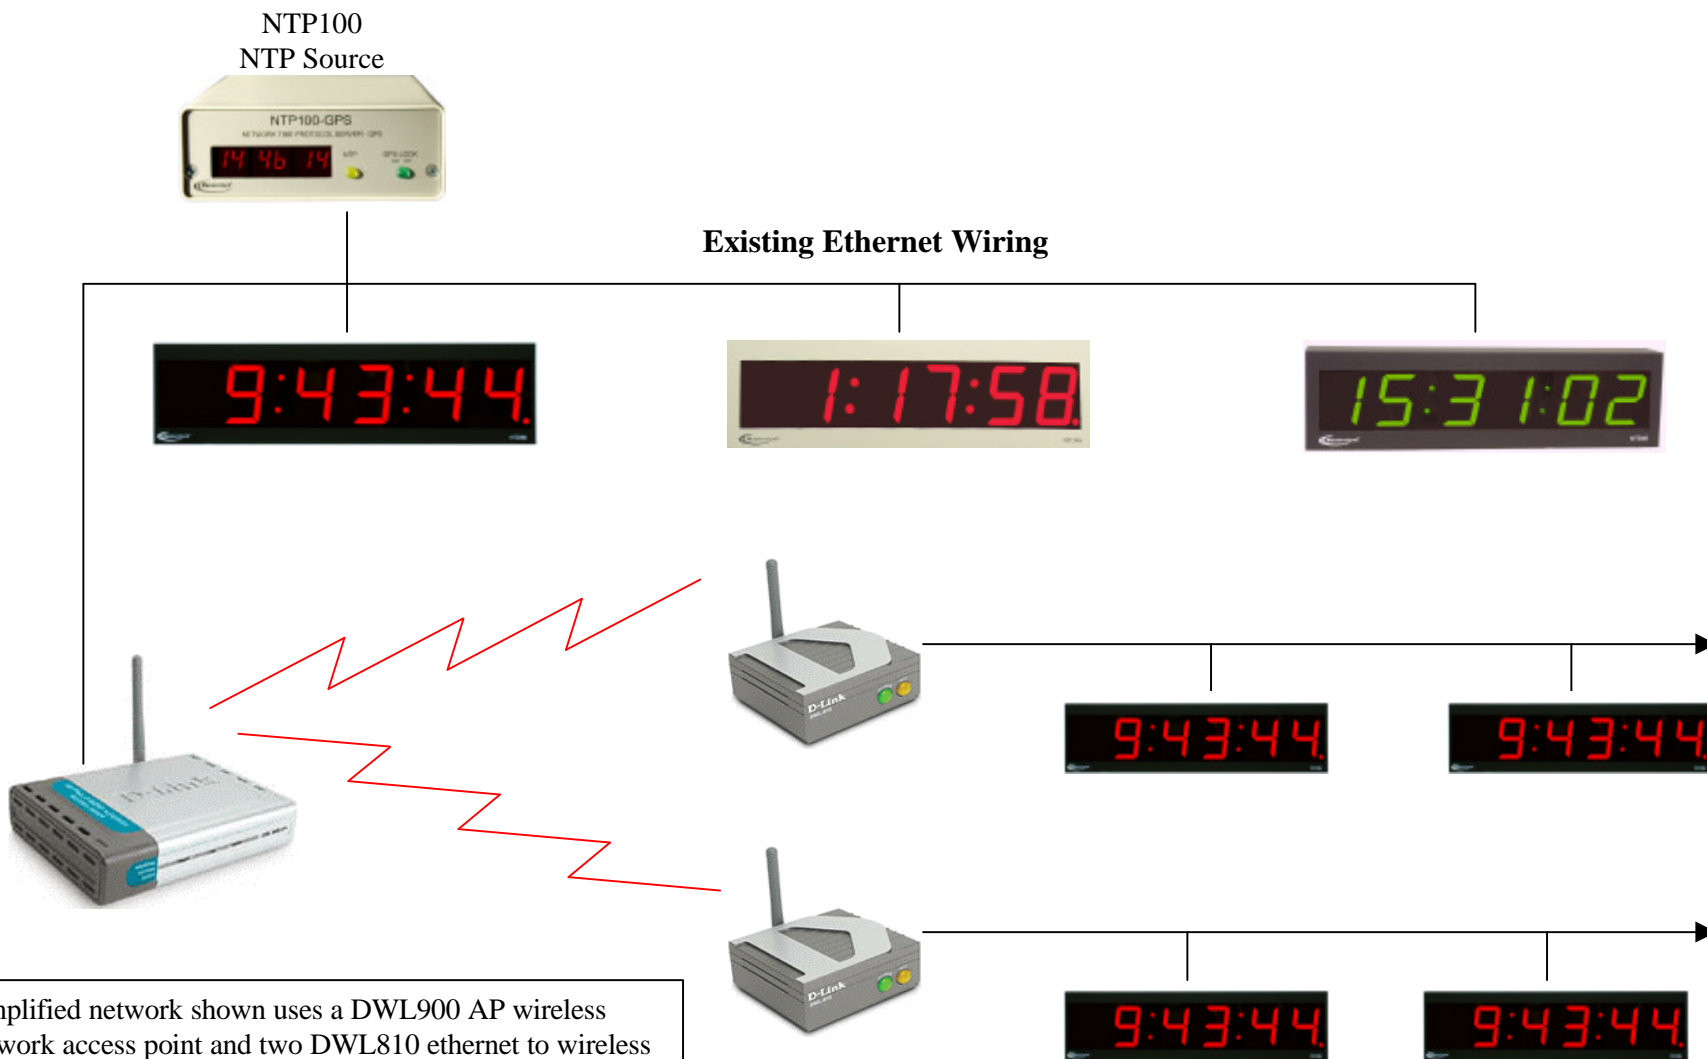

SIMPLIFIED NTP WIRELESS CLOCK NETWORK

Simplified network shown uses a DWL900 AP wireless network access point and two DWL810 ethernet to wireless bridges manufactured by DLINK. Other manufacturers equipment will work equally well. Such equipment is readily available thru local sources or can be supplied on special order by Masterclock.